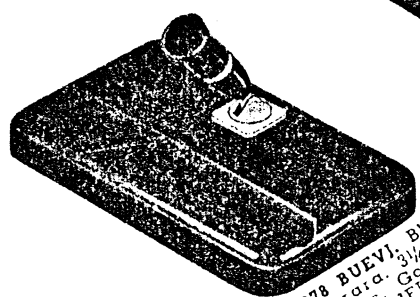

M398 BUENC. Black Carrara. 2 1/2 x 4 1/2 inches. Gold name plate. With LIFETIME pen $10.00.

N278 BUEVI. Black Carrara. 3 1/4 x 5 1/4 inches. Gold trim. With LIFETIME pen $12.50.